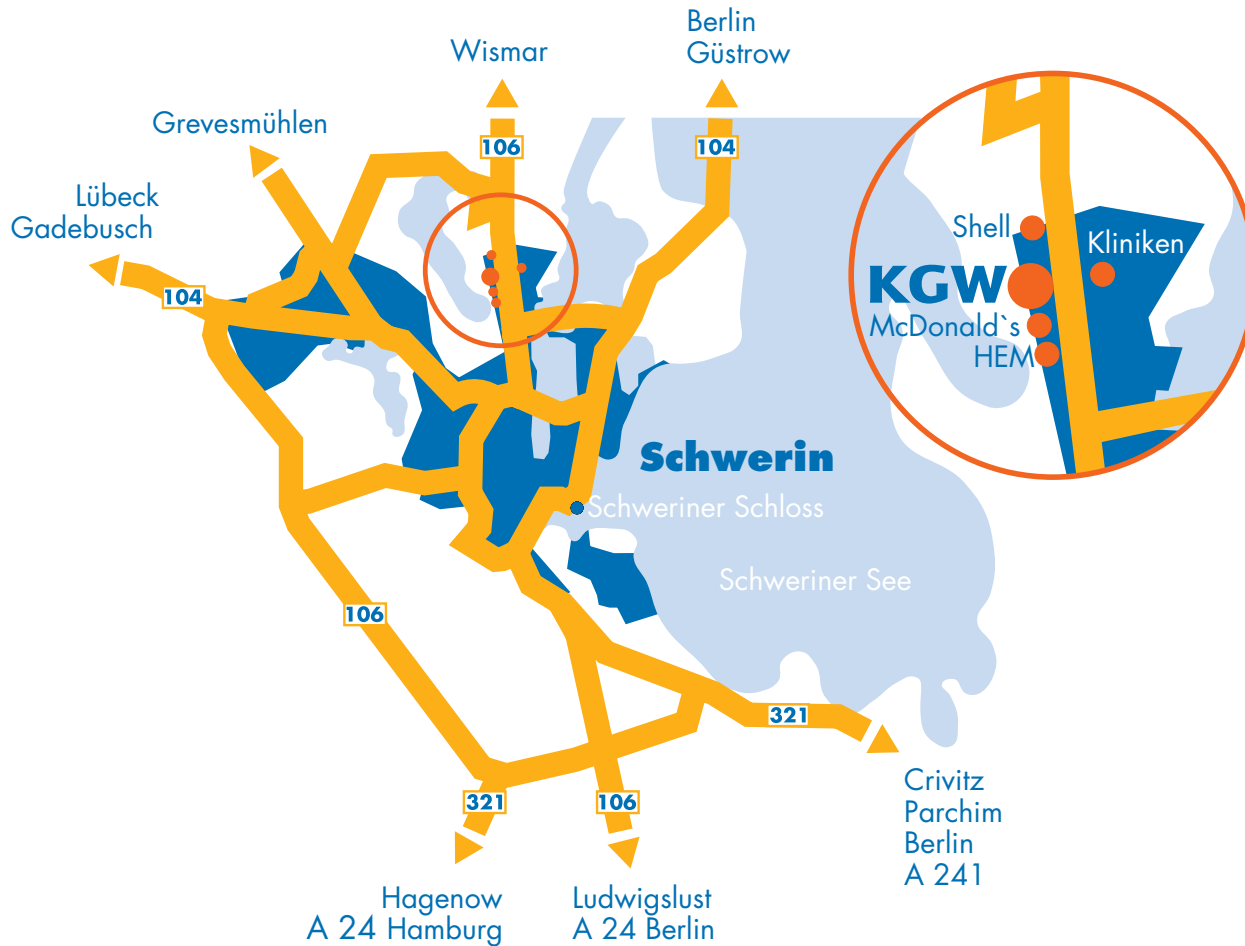

KGW

**Schweriner Maschinen-
und Anlagenbau GmbH**

Wismarsche Straße 380
D-19055 Schwerin

Phone: (+49) 385/57 31-0
Telefax: (+49) 385/56 51-26

Coming from Hamburg:

Enter A 24 in direction of Berlin
Take exit Hagenow / Schwerin
Enter B 321 to Schwerin
Turn to the left and enter B 106
Follow B 106 up to Wismarsche Straße
Turn to the left after the HEM service station and McDonald's

Coming from Berlin:

Enter A 24 in direction of Hamburg
Enter A 241 at Dreieck Schwerin in direction of Schwerin
Take exit Schwerin Nord
Enter B 104 in direction of Schwerin
Turn to the right at the 1st cross-roads in Schwerin (Möwenburgstraße)
Turn to the right at the next cross-roads (B 106 / Wismarsche Straße)
Turn to the left after the HEM service station and McDonald's

Coming from Rostock:

Enter A 20 up to Wismar
Enter B 106 in direction of Schwerin
Turn to the left at the 2nd cross-roads after the SHELL service station
(right before McDonald's)

Coming from Wismar:

Enter B 106 in direction of Schwerin
Turn to the left at the 2nd cross-roads after the SHELL service station
(right before McDonald's)

Coming from Lübeck:

Enter B 104 in direction of Schwerin
Follow B 106 in Schwerin up to Wismarsche Straße
Turn to the left after the HEM service station and McDonald's

Coming from Ludwigslust:

Enter B 106 up to Schwerin
Follow B 106 in Schwerin up to Wismarsche Straße
Turn to the left after the HEM service station and McDonald's

Coming from Güstrow:

Enter B 104 in direction of Schwerin
Turn to the right at the 1st cross-roads in Schwerin (Möwenburgstraße)
Turn to the right at the next cross-roads (B 106 / Wismarsche Straße)
Turn to the left after the HEM service station and McDonald's